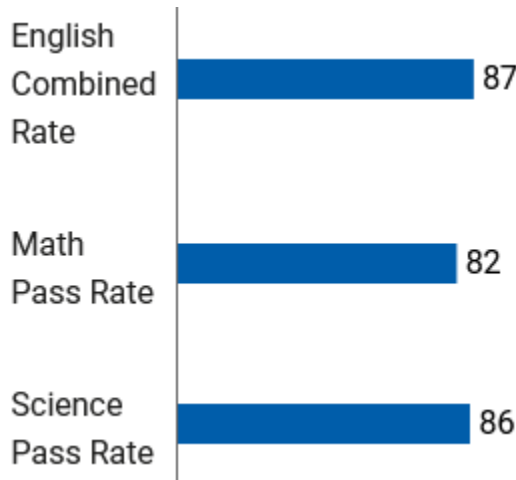

Academic Achievement

Enrollment

American Indian 0.1%
Asian 0.6%
Black 28.9%
Hispanic 13.1%
Multiple Races 5.1%
Native Hawaiian 0%
White 52.2%
Students with Disabilities 13.7%
Economically Disadvantaged 50.6%
English Learners 7.1%

Special Programs

- ❖ ACE Academy
- ❖ AP/Honors Courses
- ❖ Career Academy
- ❖ Governors School
- ❖ PHCC Dual-Enrollment
- ❖ Warrior Tech Academy