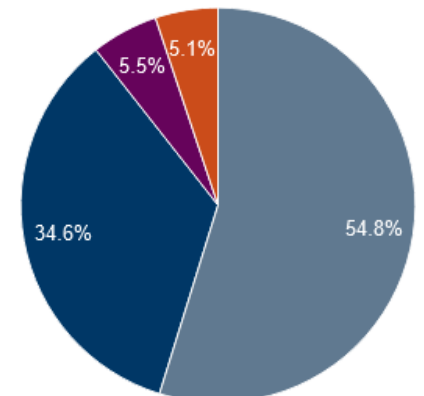

College and Career Readiness

Top Cumulative GPA

Class of 2021

4.33

Magna Vista High School does not rank students.

■ Advanced Diplomas
■ Standard and Other Diplomas
■ GEDs, Certificates and Other Non-Graduates
■ Dropouts